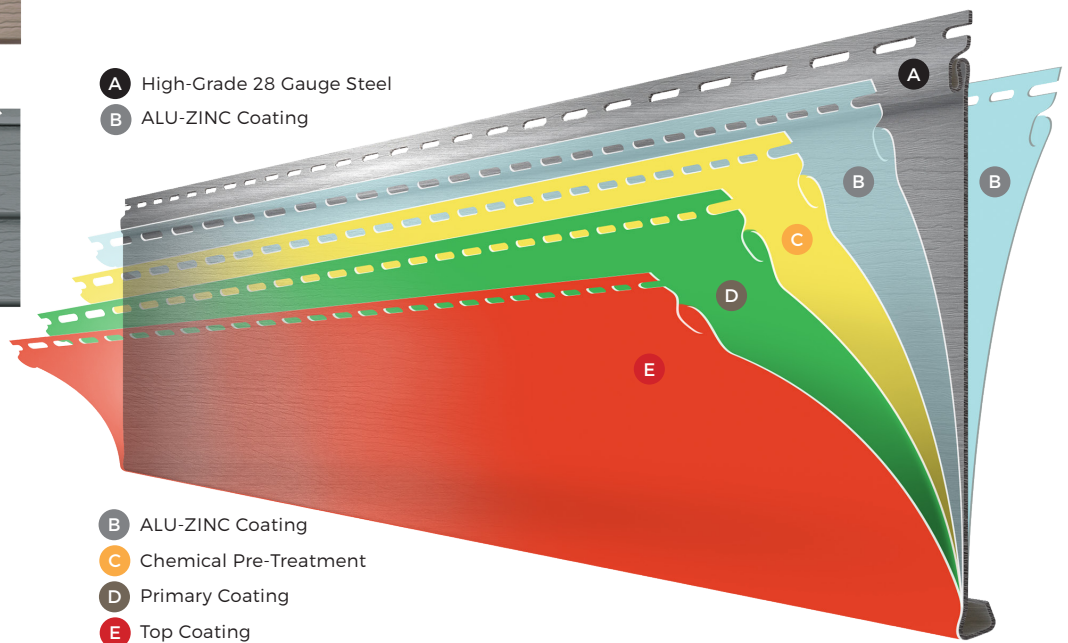

---

8" S-S8HTM

6" S-S6HTM

DOUBLE 5" S-SD5HTM

DOUBLE 5" DUTCHLAP - S-SD5DLHTM

DOUBLE 4" S-SD4HTM

12" VERTICAL - S-SVTM

**Navigator Steel Siding** is a homeowner's best choice. By design, Navigator helps reduce energy costs and improve a home's overall efficiency without sacrificing great curb appeal. A wide range of colors and styles make it easy for homeowners to find a look that fits their personal taste and style. And maintenance is a breeze – just occasional washing keeps this siding looking like new. Navigator Steel Siding lives up to its reputation for resistance to fire, pests and harsh weather, making it a popular choice for anyone seeking attractive, low-maintenance siding with a long life.

You'll never have to sacrifice style for endurance with Navigator Steel Siding. Navigator was created by combining high-tech steel and our proprietary, ultra-durable SMP coating. Navigator steel siding stands up to harsh sunlight, humidity and punishing weather with maintenance-free, lasting beauty.